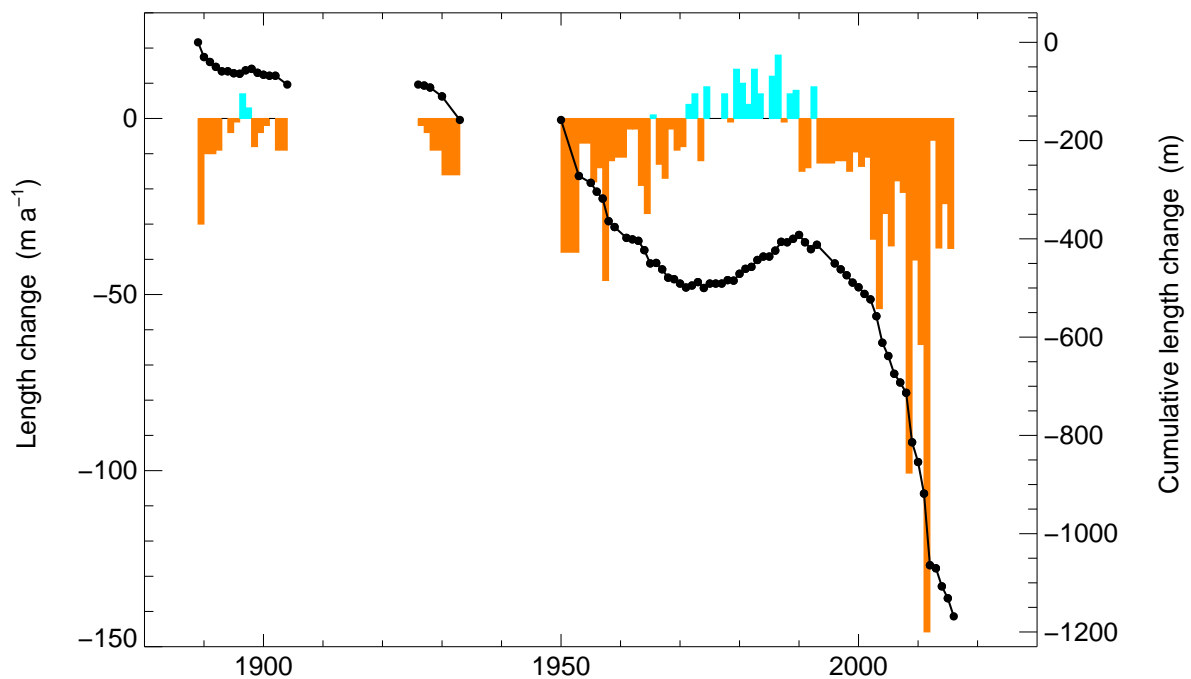

Glacier de Corbassière

Glacier-ID : 38
 Location : 589500 // 91000
 Exposition : N
 Community : Bagnes (VS)
 Length (1973) : 10.15 km
 Area (1973) : 18.311 km²

Length variation measurements between 1889 and 2016

An advance of the glacier is indicated in blue and a retreat in orange (in m a^{-1}). The cumulative length change (in m) since the beginning of the measurements is shown with the black curve.

Please reference the information and data in this document as:

Frontal variations (1889-2016)

Period	Length change (m)	Cumulative length change (m)
1889 - 1890	-30	-30
1890 - 1891	-10	-40
1891 - 1892	-10	-50
1892 - 1893	-9	-59
1893 - 1894	0	-59
1894 - 1895	-4	-63
1895 - 1896	-1	-64
1896 - 1897	+7	-57
1897 - 1898	+3	-54
1898 - 1899	-8	-62
1899 - 1900	-4	-66
1900 - 1901	-2	-68
1901 - 1902	0	-68
1902 - 1904	-18	-86
1926 - 1927	-2	-88
1927 - 1928	-4	-92
1928 - 1930	-18	-110
1930 - 1933	-48	-158
1950 - 1953	-114	-272
1953 - 1955	-14	-286
1955 - 1956	-18	-304
1956 - 1957	-14	-318
1957 - 1958	-46	-364
1958 - 1959	-12	-376
1959 - 1961	-22	-398
1961 - 1962	-3	-401
1962 - 1963	-3	-404
1963 - 1964	-19	-423
1964 - 1965	-27	-450
1965 - 1966	1	-449
1966 - 1967	-13	-462
1967 - 1968	-17	-479
1968 - 1969	-3	-482
1969 - 1970	-9	-491
1970 - 1971	-8	-499
1971 - 1972	+4	-495
1972 - 1973	+7	-488
1973 - 1974	-12	-500